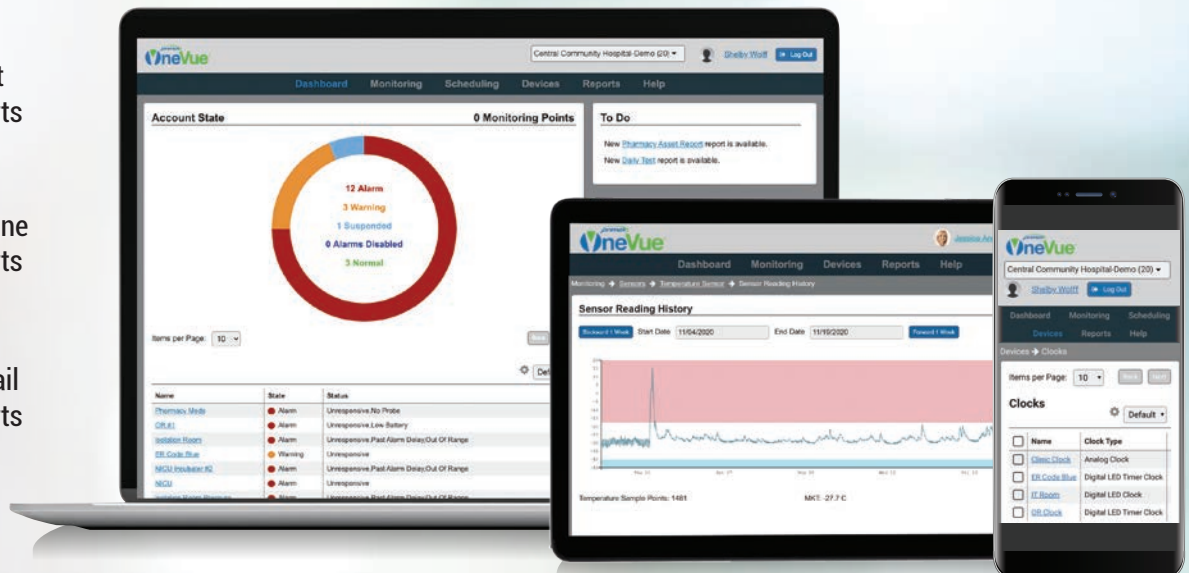

Customizable Software

The OneVue software platform allows you to completely own your system by setting up, customizing, messaging, and running reports with minimal IT overhead. Automated alerts – via audible alarm, text, email, or call – can also be configured and set, all from a web browser.

Text Alerts

Phone Alerts

Email Alerts